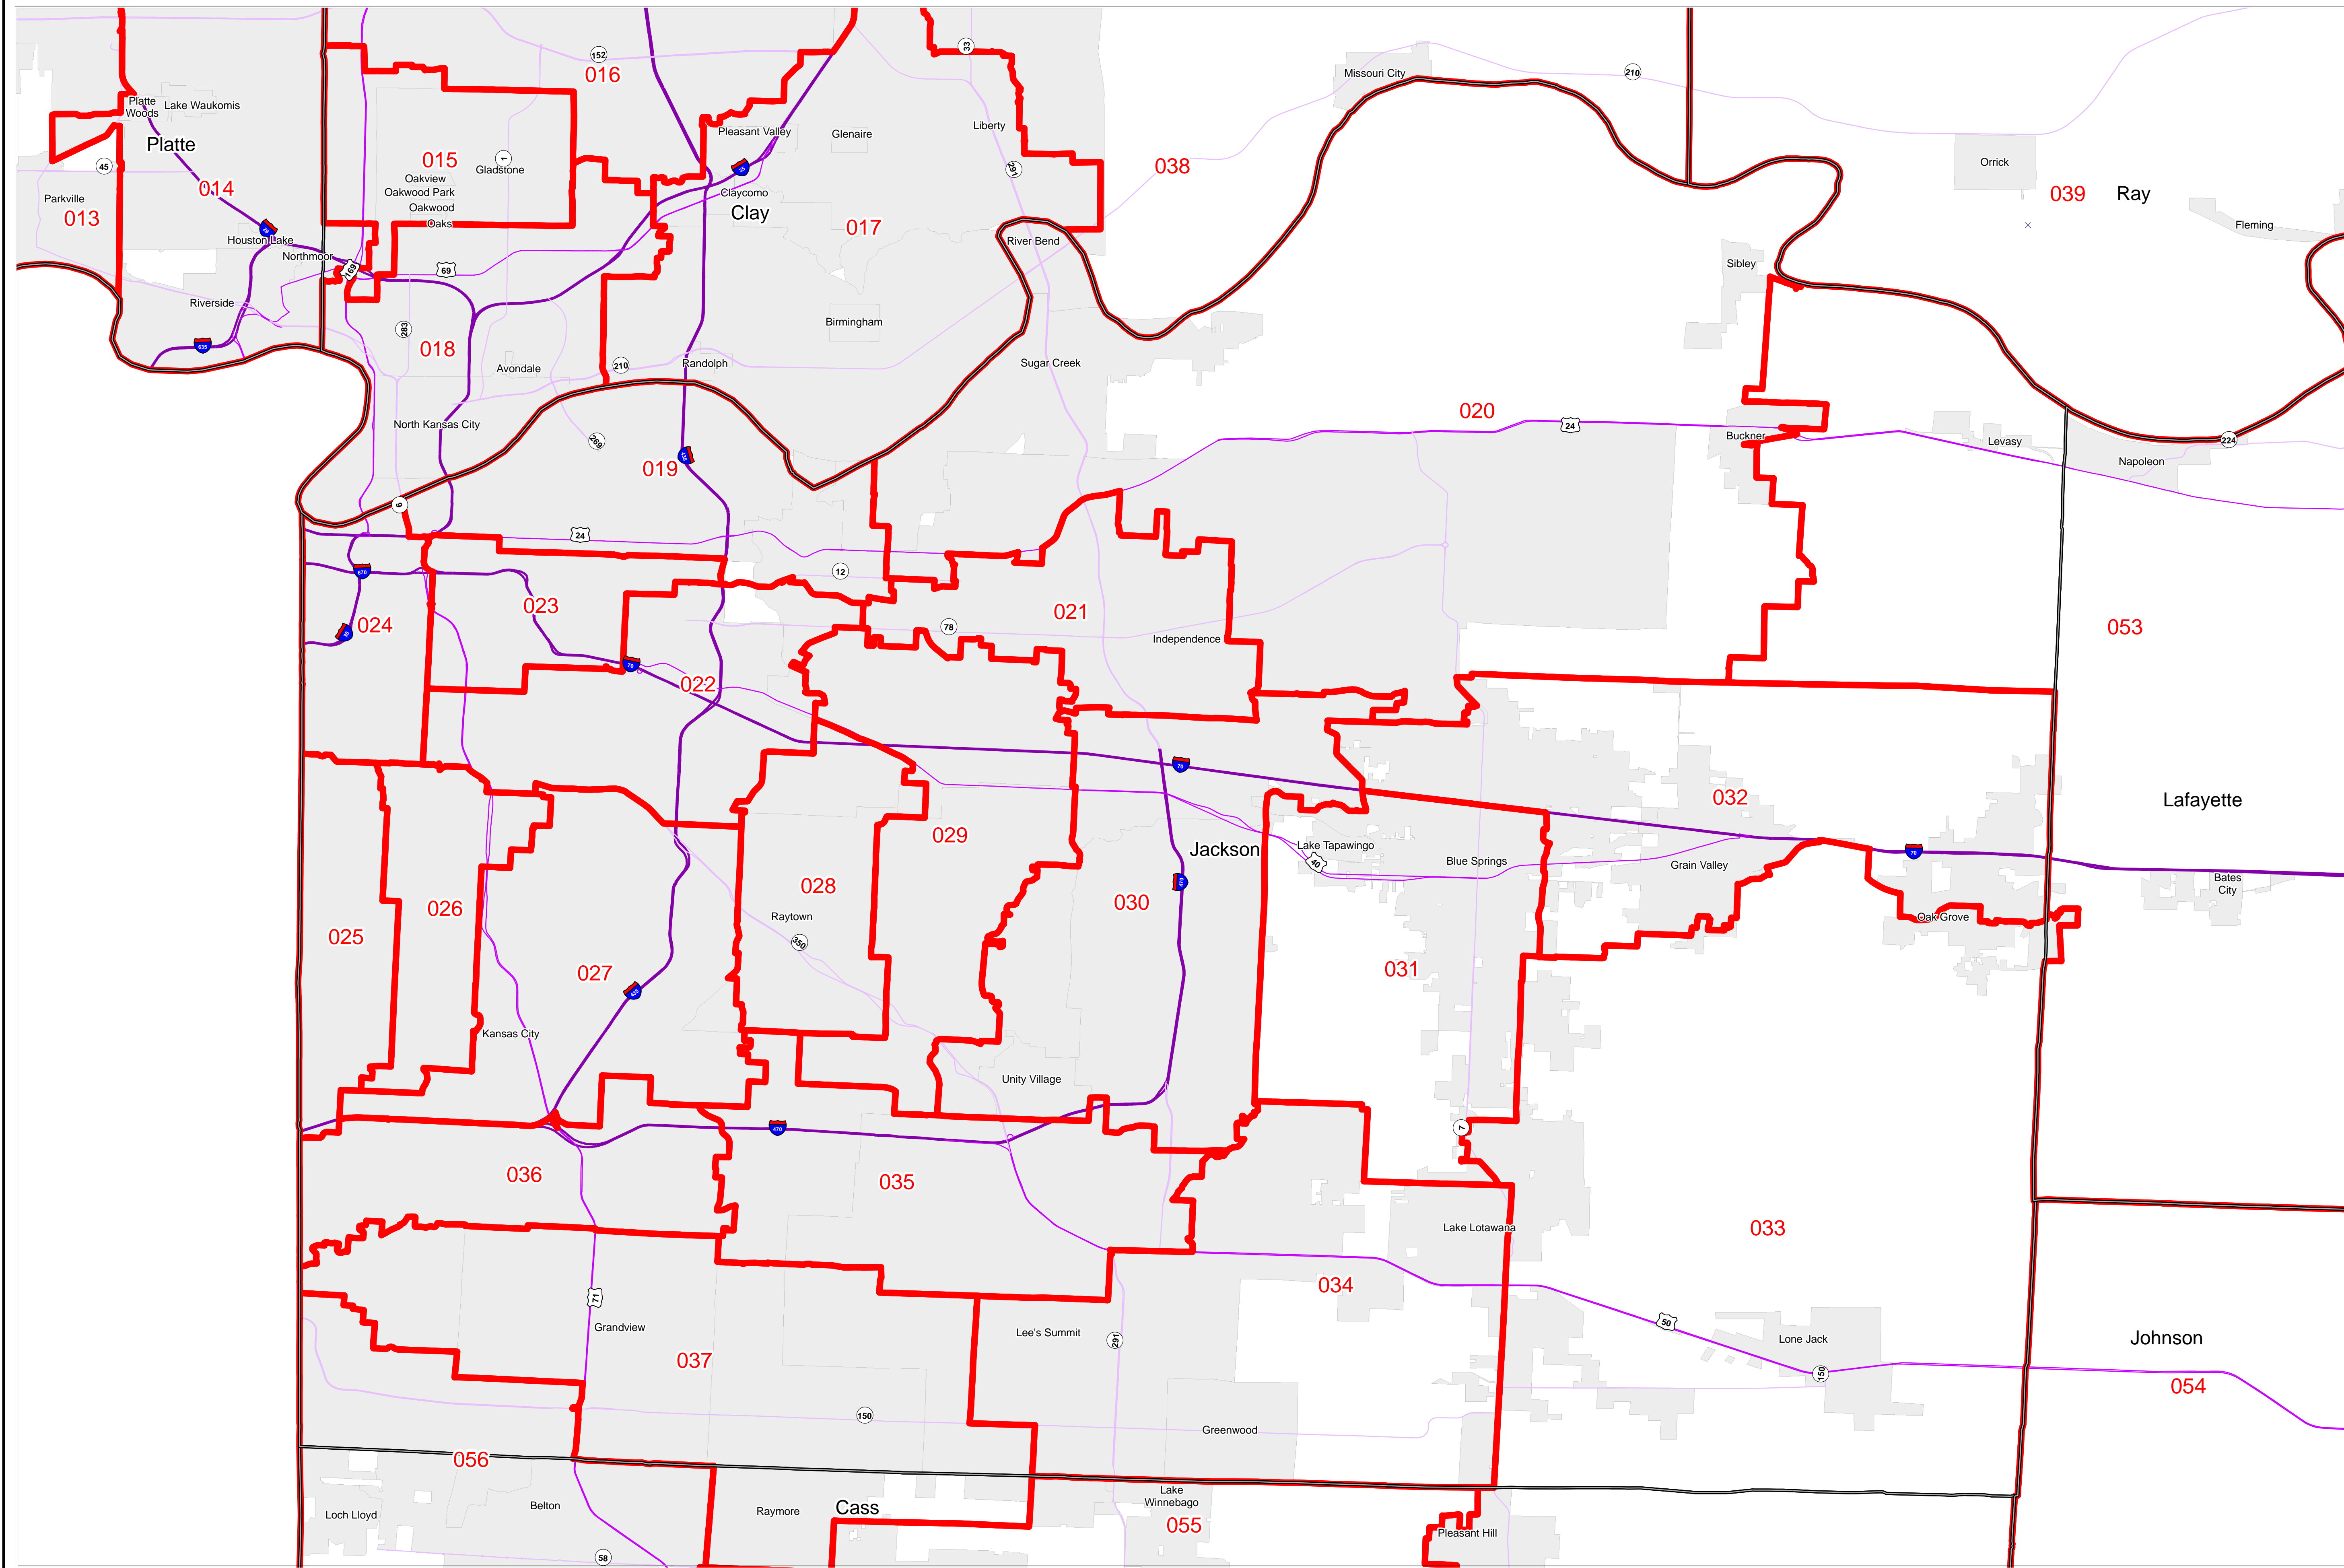

House Apportionment Plan 2011

Missouri Appellate Apportionment Commission

Jackson County